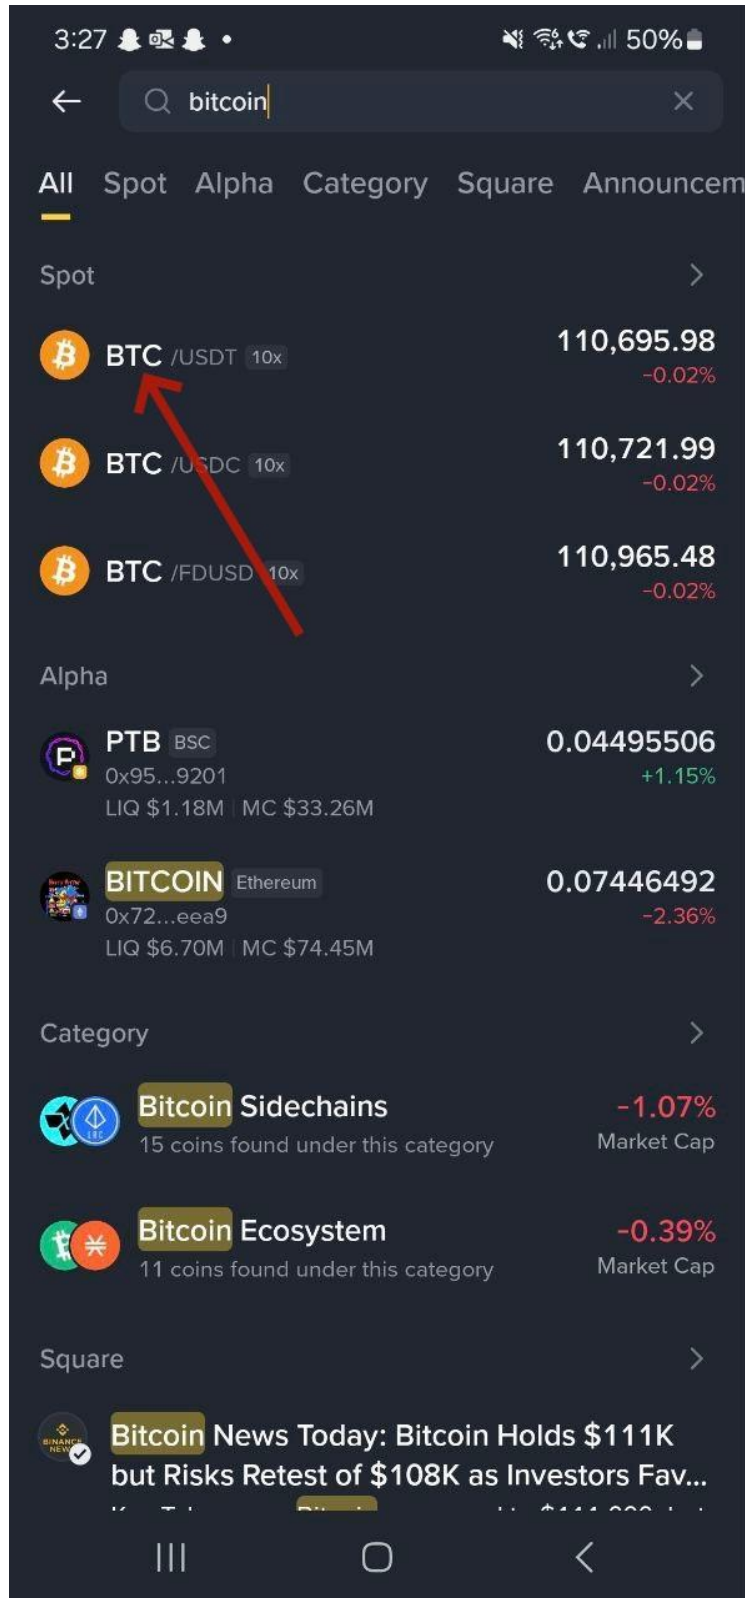

Click to search for  
Bitcoin

**purchase the amount of bitcoin you need plus 10usd,as there is a transaction fee**

14:14

Exchange

Wallet

ZEC

Onboarding Task

## Your Verification Went Wrong

[Check Details](#)

Pending Task

**Security Anti-phishing code**

Activate to protect your account

[View](#)

Discover personalized home experiences!

BNB